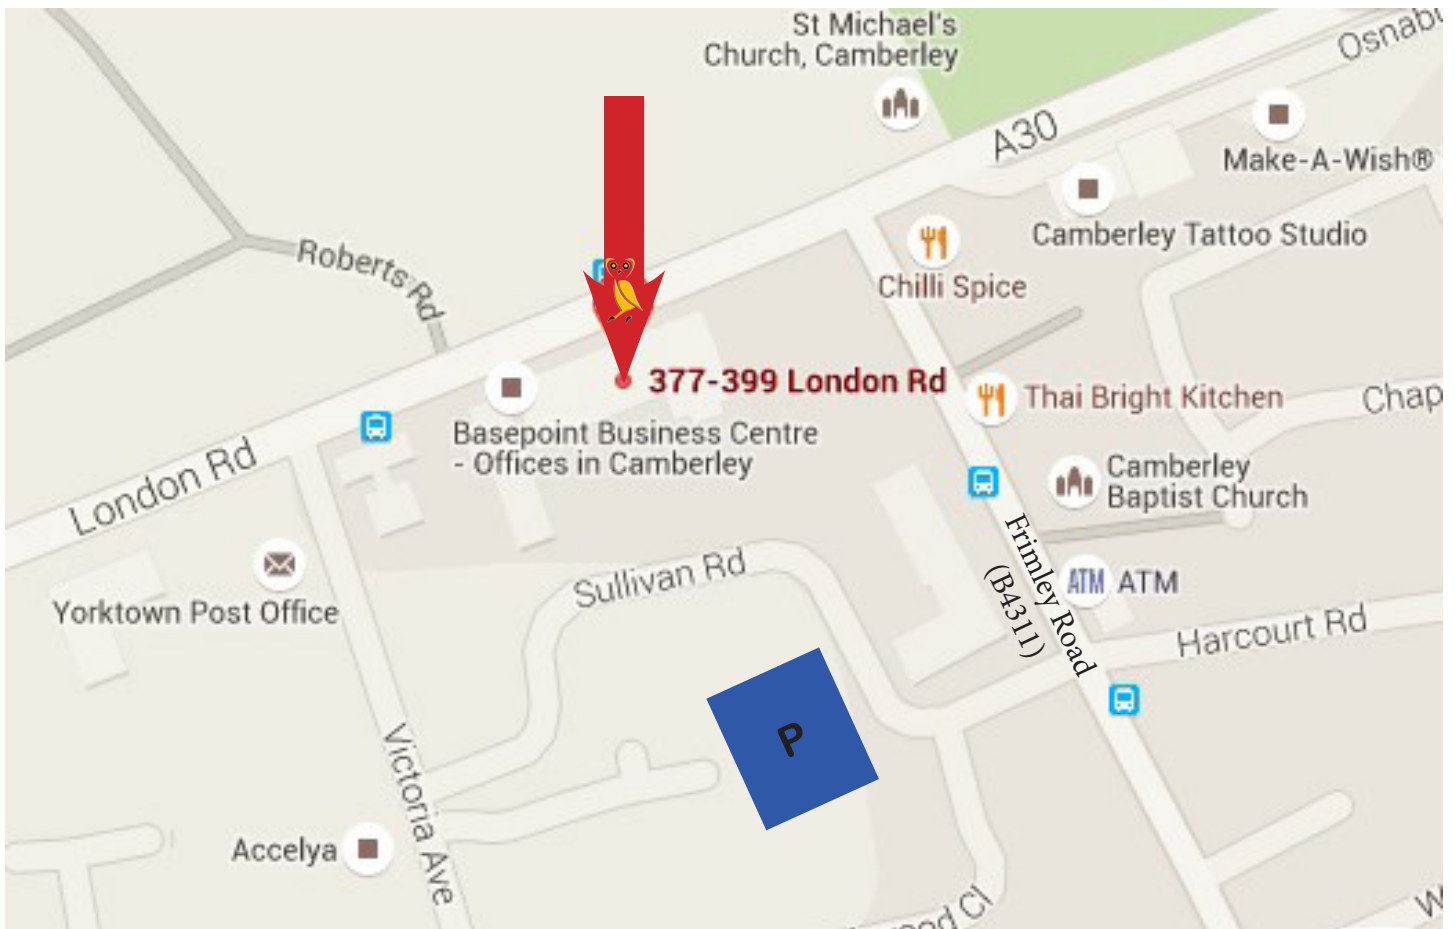

Where are we...?

377-399 London Rd, Camberley, Surrey GU15 3HL

Basepoint Camberley is well located for travel by car or train.

By Car:

From the M3 (towards London) take the exit at junction 4 and follow the A331 to Camberley. Then at the roundabout (and lights) follow the A30 towards London.

After approx 1 mile there are lights to turn right into Frimley Road (B4311) and then turn 1st right into Sullivan Road. The car park is directly in front of you.

From the M3 (out of London) take the exit at junction 3 and then take the A322 towards Bracknell and then follow the signs for the A30 (Camberley).

After 4 miles, at the lights turn left into Frimley Road (B4311) and then turn 1st right into Sullivan Road. The car park is directly in front of you.

The car park is £3 for a full day (Coins or [Download App](#)).

Sat Nav postcode GU15 3AZ

By Rail:

We are located directly in between Camberley and Blackwater stations (approx 15 mins walk from either - or a short taxi or bus trip).

If in doubt please give us a call on 01483 331 988.